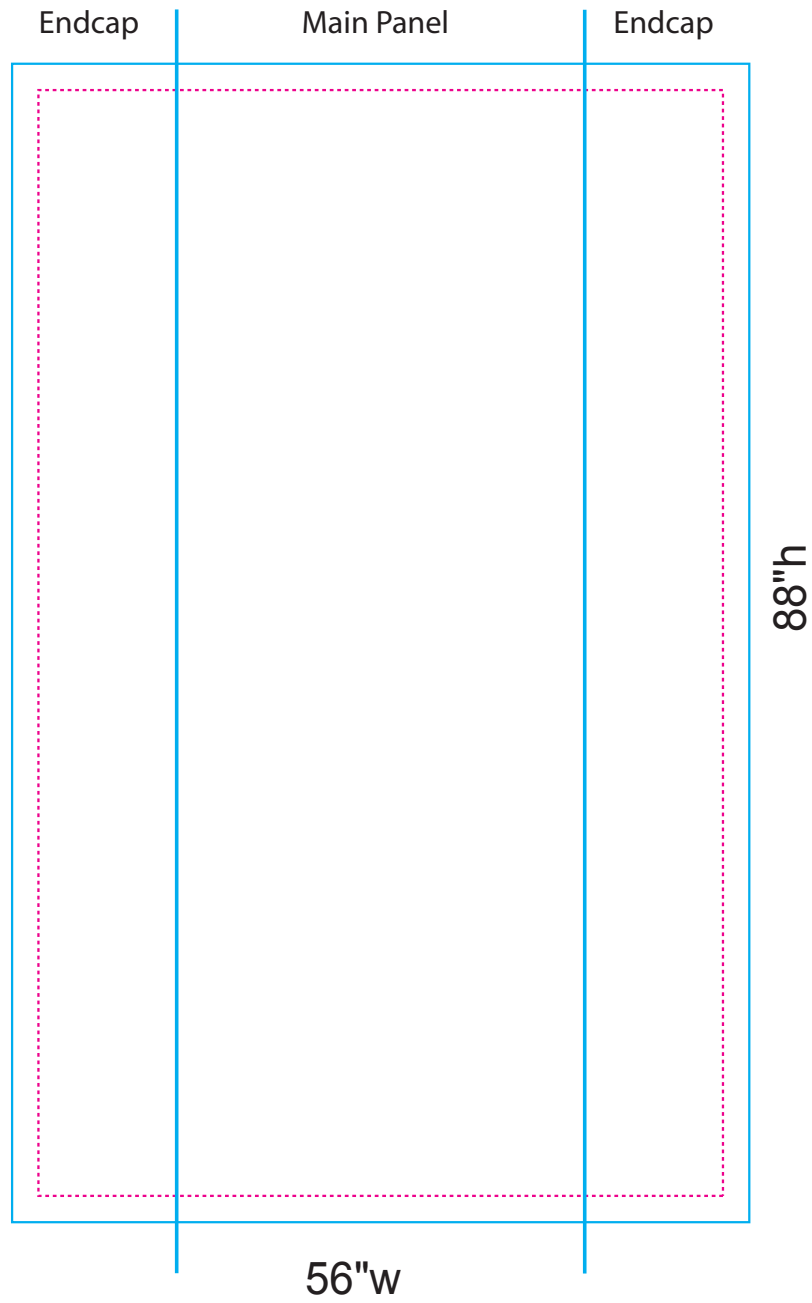

1x3 Straight Burst With Endcaps

Final size: 56" w x 88" h
Stitching area: 52" w x 84" h

Please make sure text and images are at least 1" away from stitching and panel break.